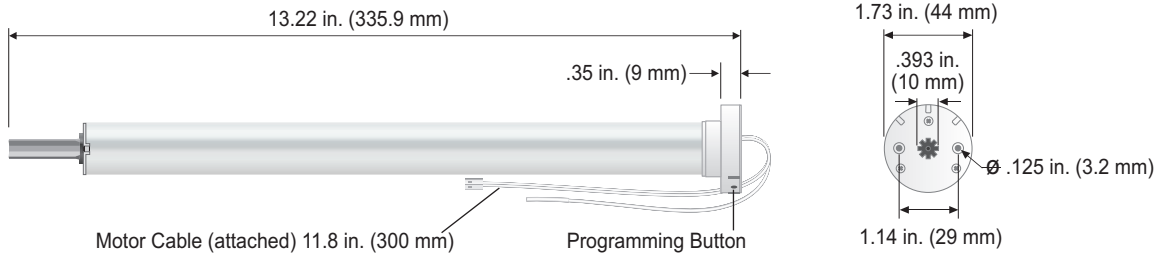

Dimensions - in. (mm)

Performances

Roll Up WireFree™

Voltage	12V DC
Torque	1.1 Nm
Thermal Protection	2.5 min.
Over Current Protection	2A
*Sound Level	48 dBA - 56dBA
Speed	28 rpm
Radio Frequency for RTS	433.42 MHZ

Fabrication Recommendations

- Minimum roller tube inside diameter is 26.6 mm.
- Aluminum or steel tubes can be used.
- Somfy requires Energizer® Lithium batteries #L91 that provide patented safety protection.

* According to standards ISO 3741 NF 31022 in dB(A) ref. 10W